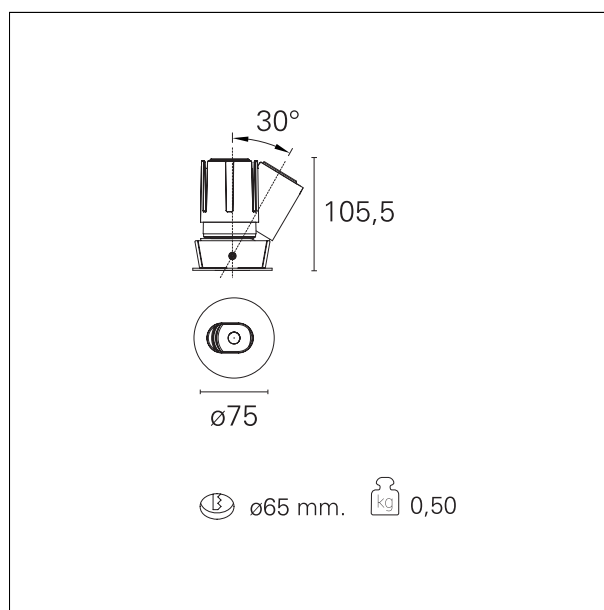

#### PRODUCTS CHARACTERISTICS

installation type	<b>trimmed recessed</b>
material	<b>Aluminum</b>
Color	<b>White</b>
Power	<b>15 W</b>
Lumen output - Full emission	<b>1350 lm</b>
Efficacy	<b>90 lm/W</b>
Diameter	<b>Ø 75 mm.</b>
Dimensions	<b>h 105,5 mm.</b>

#### HOLE RECESS DIMENSIONS

hole recess diameter **Ø 65 mm.**