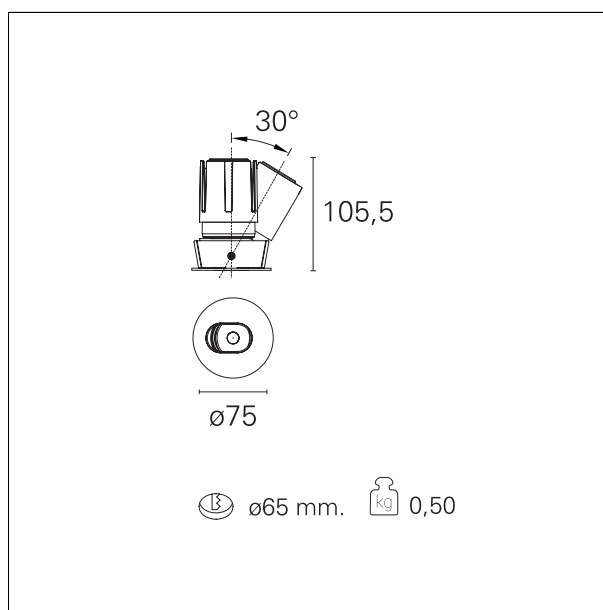

Accent Side

RTL19226 - Rounded Adjustable - 15 W - 1400 lumen / 3000 K / CRI >90

DESCRIPTION

Accent is the downlight equipped with the same LED modules of the Nemo series, it is ideal for all interior design projects where it is necessary to recreate well-defined light accents in the absence of glare. Accent has the LED source set back and completely hidden from view and with a 40 ° cut-off it offers maximum visual comfort by creating precise and well-defined uniform light accents. The Drop version is ideal for spot effects on the horizontal plane while the Side version allows you to tilt the optical module for lateral light emissions. All versions are installed in a Ø 65 mm recessed hole.

Switch

On:Off

PRODUCTS CHARACTERISTICS

installation type	trimmed recessed
material	Aluminum
Color	White
Power	15 W
Lumen output - Full emission	1278 lm
Efficacy	85 lm/W
Diameter	Ø 75 mm.
Dimensions	h 105,5 mm.

HOLE RECESS DIMENSIONS

hole recess diameter **Ø 65 mm.**

ENERGY CLASSIFICATION

This luminaire contains built-in LED lamps.

The lamps cannot be changed in the luminaire.

LED SOURCE DETAILS

led source type	CoB Led
LED brand	Bridgelux
LED current	350 mA
LED voltage	36 V
Service lifetime	L80 / B20 - 50.000 h.
Light temperature	3000 K
CRI	CRI >90
SDCM	< 3

RTL19226 - Rounded Adjustable - 15 W - 1400 lumen / 3000 K / CRI >90

PHOTOMETRIC