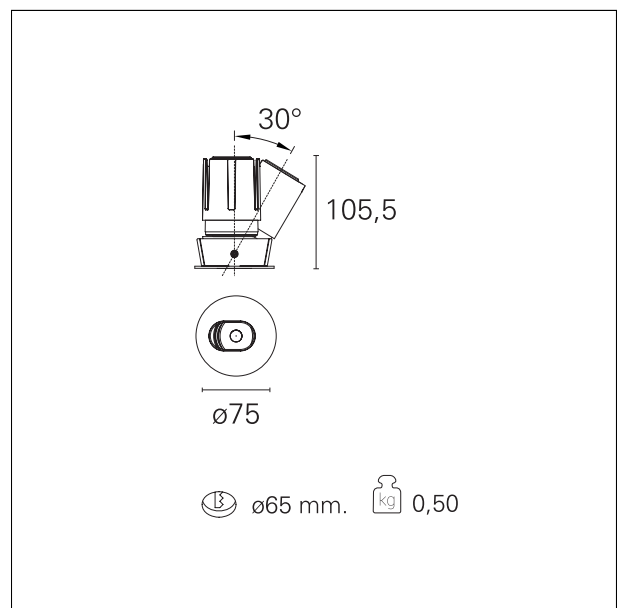

Accent Side

RTL19226DM - Rounded Adjustable - 15 W - 1400 lumen / 3000 K / CRI >90

DESCRIPTION

Accent is the downlight equipped with the same LED modules of the Nemo series, it is ideal for all interior design projects where it is necessary to recreate well-defined light accents in the absence of glare. Accent has the LED source set back and completely hidden from view and with a 40 ° cut-off it offers maximum visual comfort by creating precise and well-defined uniform light accents. The Drop version is ideal for spot effects on the horizontal plane while the Side version allows you to tilt the optical module for lateral light emissions. All versions are installed in a Ø 65 mm recessed hole.

Switch **1...10V / Push**

PRODUCTS CHARACTERISTICS

| | |
|------------------------------|-------------------------|
| installation type | trimmed recessed |
| material | Aluminum |
| Color | White |
| Power | 15 W |
| Lumen output - Full emission | 1278 lm |
| Efficacy | 85 lm/W |
| Diameter | Ø 75 mm. |
| Dimensions | h 105,5 mm. |

Accent Side

RTL19226DM - Rounded Adjustable - 15 W - 1400 lumen / 3000 K / CRI >90

HOLE RECESS DIMENSIONS

hole recess diameter **Ø 65 mm.**

ENERGY CLASSIFICATION

This luminaire contains built-in LED lamps.

Accent Side

RTL19226DM - Rounded Adjustable - 15 W - 1400 lumen / 3000 K / CRI >90

PHOTOMETRIC