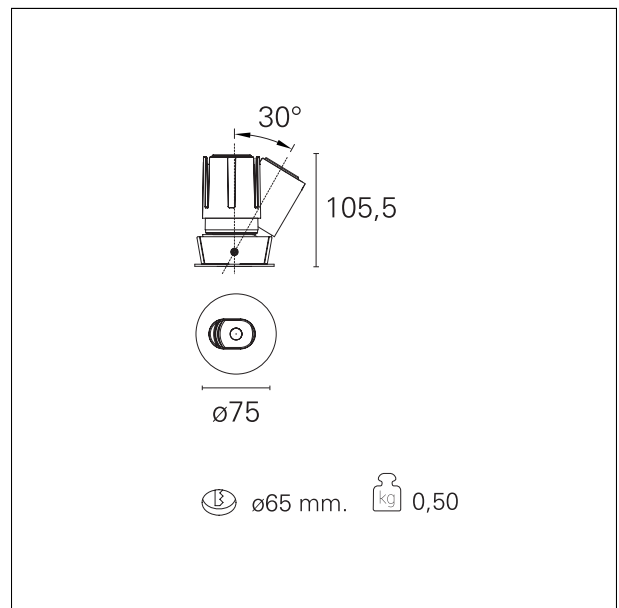

Accent Side

RTL19226CA - Rounded Adjustable - 15 W - 1400 lumen / 3000 K / CRI >90

DESCRIPTION

Accent is the downlight equipped with the same LED modules of the Nemo series, it is ideal for all interior design projects where it is necessary to recreate well-defined light accents in the absence of glare. Accent has the LED source set back and completely hidden from view and with a 40 ° cut-off it offers maximum visual comfort by creating precise and well-defined uniform light accents. The Drop version is ideal for spot effects on the horizontal plane while the Side version allows you to tilt the optical module for lateral light emissions. All versions are installed in a Ø 65 mm recessed hole.

Switch

Casambi

PRODUCTS CHARACTERISTICS

installation type	trimmed recessed
material	Aluminum
Color	White
Power	15 W
Lumen output - Full emission	1278 lm
Efficacy	85 lm/W
Diameter	Ø 75 mm.
Dimensions	h 105,5 mm.

HOLE RECESS DIMENSIONS

hole recess diameter **Ø 65 mm.**

ENERGY CLASSIFICATION

This luminaire contains built-in LED lamps.

The lamps cannot be changed in the luminaire.

LED SOURCE DETAILS

led source type	CoB Led
LED brand	Bridgelux
LED current	350 mA
LED voltage	36 V
Service lifetime	L80 / B20 - 50.000 h.
Light temperature	3000 K
CRI	CRI >90
SDCM	< 3

RTL19226CA - Rounded Adjustable - 15 W - 1400 lumen / 3000 K / CRI >90

PHOTOMETRIC