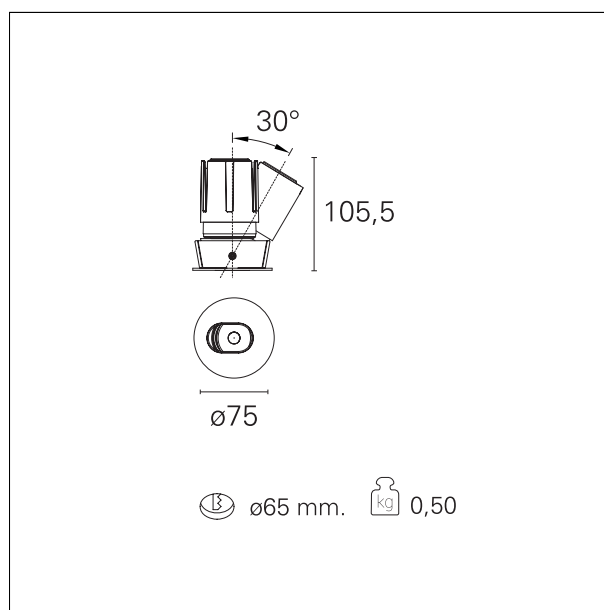

Accent Side

RTL19225CA - Rounded Adjustable - 15 W - 1400 lumen / 2700 K / CRI >90

DESCRIPTION

Accent is the downlight equipped with the same LED modules of the Nemo series, it is ideal for all interior design projects where it is necessary to recreate well-defined light accents in the absence of glare. Accent has the LED source set back and completely hidden from view and with a 40 ° cut-off it offers maximum visual comfort by creating precise and well-defined uniform light accents. The Drop version is ideal for spot effects on the horizontal plane while the Side version allows you to tilt the optical module for lateral light emissions. All versions are installed in a Ø 65 mm recessed hole.

Switch

Casambi

PRODUCTS CHARACTERISTICS

installation type	trimmed recessed
material	Aluminum
Color	White
Power	15 W
Lumen output - Full emission	1234 lm
Efficacy	82 lm/W
Diameter	Ø 75 mm.
Dimensions	h 105,5 mm.

HOLE RECESS DIMENSIONS

hole recess diameter **Ø 65 mm.**

ENERGY CLASSIFICATION

This luminaire contains built-in LED lamps.

The lamps cannot be changed in the luminaire.

LED SOURCE DETAILS

led source type	CoB Led
LED brand	Bridgelux
LED current	350 mA
LED voltage	36 V
Service lifetime	L80 / B20 - 50.000 h.
Light temperature	2700 K
CRI	CRI >90
SDCM	< 3

RTL19225CA - Rounded Adjustable - 15 W - 1400 lumen / 2700 K / CRI >90

PHOTOMETRIC