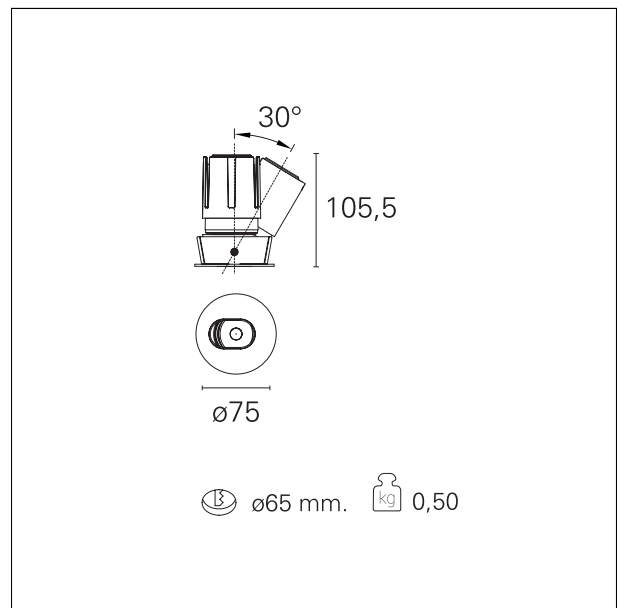

Accent Side

RTL19224 - Rounded Adjustable - 15 W - 1400 lumen / 4000 K / CRI >90

DESCRIPTION

Accent is the downlight equipped with the same LED modules of the Nemo series, it is ideal for all interior design projects where it is necessary to recreate well-defined light accents in the absence of glare. Accent has the LED source set back and completely hidden from view and with a 40 ° cut-off it offers maximum visual comfort by creating precise and well-defined uniform light accents. The Drop version is ideal for spot effects on the horizontal plane while the Side version allows you to tilt the optical module for lateral light emissions. All versions are installed in a Ø 65 mm recessed hole.

Switch

On:Off

PRODUCTS CHARACTERISTICS

installation type	trimmed recessed
material	Aluminum
Color	White
Power	15 W
Lumen output - Full emission	1494 lm
Efficacy	100 lm/W
Diameter	Ø 75 mm.
Dimensions	h 105,5 mm.

HOLE RECESS DIMENSIONS

hole recess diameter **Ø 65 mm.**

ENERGY CLASSIFICATION

This luminaire contains built-in LED lamps.

LED

The lamps cannot be changed in the luminaire.

LED SOURCE DETAILS

led source type	CoB Led
LED brand	Bridgelux
LED current	350 mA
LED voltage	36 V
Service lifetime	L80 / B20 - 50.000 h.
Light temperature	4000 K
CRI	CRI >90
SDCM	< 3

RTL19224 - Rounded Adjustable - 15 W - 1400 lumen / 4000 K / CRI >90

PHOTOMETRIC