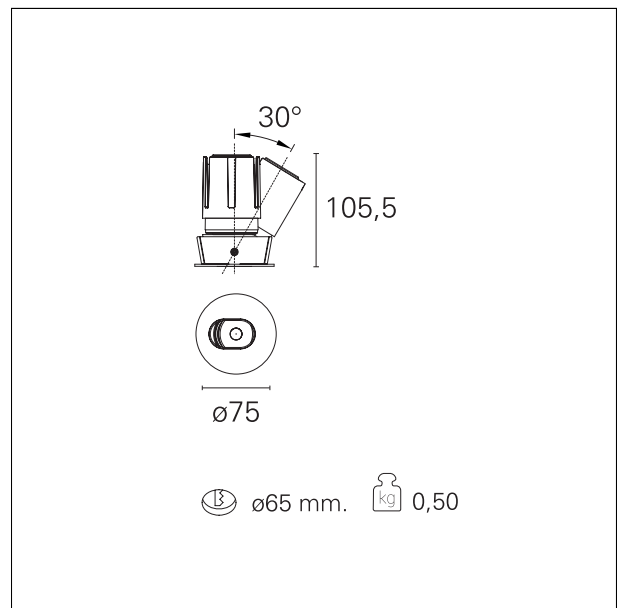

#### PRODUCTS CHARACTERISTICS

installation type	<b>trimmed recessed</b>
material	<b>Aluminum</b>
Color	<b>White</b>
Power	<b>15 W</b>
Lumen output - Full emission	<b>1494 lm</b>
Efficacy	<b>100 lm/W</b>
Diameter	<b>Ø 75 mm.</b>
Dimensions	<b>h 105,5 mm.</b>

#### HOLE RECESS DIMENSIONS

hole recess diameter **Ø 65 mm.**