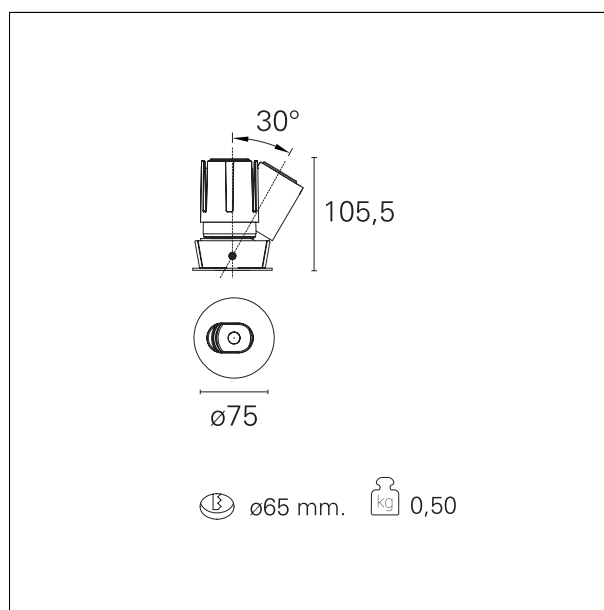

Accent Side

RTL19224CA - Rounded Adjustable - 15 W - 1400 lumen / 4000 K / CRI >90

DESCRIPTION

Accent is the downlight equipped with the same LED modules of the Nemo series, it is ideal for all interior design projects where it is necessary to recreate well-defined light accents in the absence of glare. Accent has the LED source set back and completely hidden from view and with a 40 ° cut-off it offers maximum visual comfort by creating precise and well-defined uniform light accents. The Drop version is ideal for spot effects on the horizontal plane while the Side version allows you to tilt the optical module for lateral light emissions. All versions are installed in a Ø 65 mm recessed hole.

Switch

Casambi

PRODUCTS CHARACTERISTICS

installation type	trimmed recessed
material	Aluminum
Color	White
Power	15 W
Lumen output - Full emission	1494 lm
Efficacy	100 lm/W
Diameter	Ø 75 mm.
Dimensions	h 105,5 mm.

HOLE RECESS DIMENSIONS

hole recess diameter **Ø 65 mm.**

ENERGY CLASSIFICATION

This luminaire contains built-in LED lamps.

The lamps cannot be changed in the luminaire.

LED SOURCE DETAILS

led source type	CoB Led
LED brand	Bridgelux
LED current	350 mA
LED voltage	36 V
Service lifetime	L80 / B20 - 50.000 h.
Light temperature	4000 K
CRI	CRI >90
SDCM	< 3

RTL19224CA - Rounded Adjustable - 15 W - 1400 lumen / 4000 K / CRI >90

PHOTOMETRIC