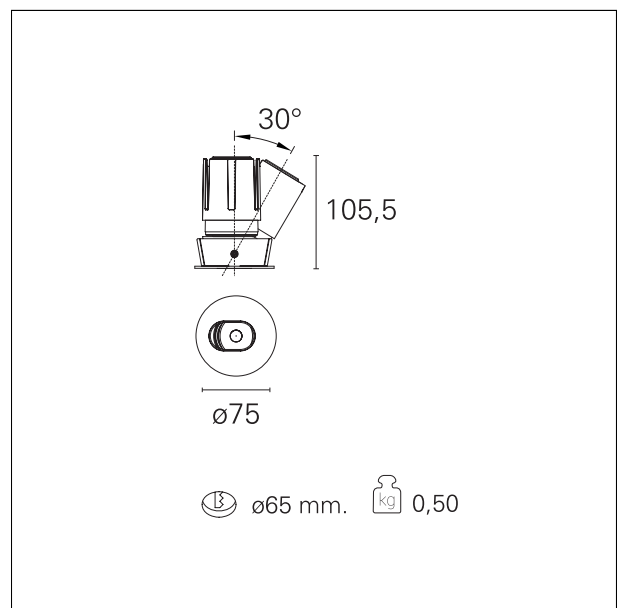

#### PRODUCTS CHARACTERISTICS

installation type	<b>trimmed recessed</b>
material	<b>Aluminum</b>
Color	<b>White</b>
Power	<b>15 W</b>
Lumen output - Full emission	<b>1412 lm</b>
Efficacy	<b>94 lm/W</b>
Diameter	<b>Ø 75 mm.</b>
Dimensions	<b>h 105,5 mm.</b>

#### HOLE RECESS DIMENSIONS

hole recess diameter **Ø 65 mm.**