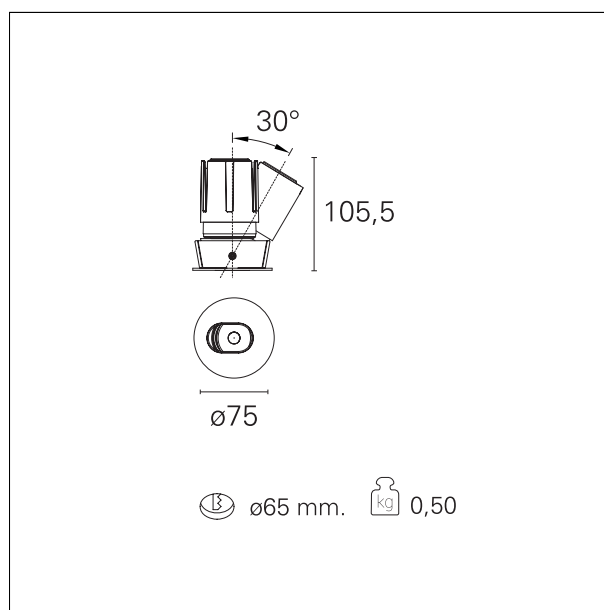

Accent Side

RTL19223CA - Rounded Adjustable - 15 W - 1400 lumen / 3000 K / CRI >90

DESCRIPTION

Accent is the downlight equipped with the same LED modules of the Nemo series, it is ideal for all interior design projects where it is necessary to recreate well-defined light accents in the absence of glare. Accent has the LED source set back and completely hidden from view and with a 40 ° cut-off it offers maximum visual comfort by creating precise and well-defined uniform light accents. The Drop version is ideal for spot effects on the horizontal plane while the Side version allows you to tilt the optical module for lateral light emissions. All versions are installed in a Ø 65 mm recessed hole.

Switch

Casambi

PRODUCTS CHARACTERISTICS

installation type	trimmed recessed
material	Aluminum
Color	White
Power	15 W
Lumen output - Full emission	1412 lm
Efficacy	94 lm/W
Diameter	Ø 75 mm.
Dimensions	h 105,5 mm.

HOLE RECESS DIMENSIONS

hole recess diameter **Ø 65 mm.**

ENERGY CLASSIFICATION

This luminaire contains built-in LED lamps.

The lamps cannot be changed in the luminaire.

LED SOURCE DETAILS

led source type	CoB Led
LED brand	Bridgelux
LED current	350 mA
LED voltage	36 V
Service lifetime	L80 / B20 - 50.000 h.
Light temperature	3000 K
CRI	CRI >90
SDCM	< 3

RTL19223CA - Rounded Adjustable - 15 W - 1400 lumen / 3000 K / CRI >90

PHOTOMETRIC