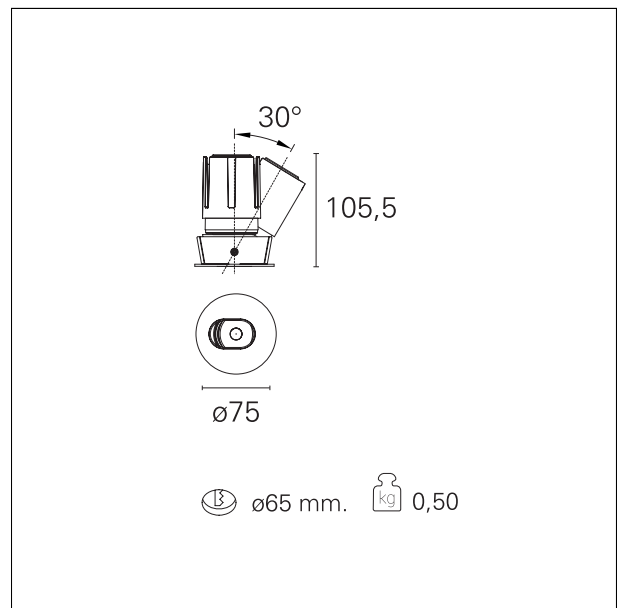

Accent Side

RTL19222CA - Rounded Adjustable - 15 W - 1400 lumen / 2700 K / CRI >90

DESCRIPTION

Accent is the downlight equipped with the same LED modules of the Nemo series, it is ideal for all interior design projects where it is necessary to recreate well-defined light accents in the absence of glare. Accent has the LED source set back and completely hidden from view and with a 40 ° cut-off it offers maximum visual comfort by creating precise and well-defined uniform light accents. The Drop version is ideal for spot effects on the horizontal plane while the Side version allows you to tilt the optical module for lateral light emissions. All versions are installed in a Ø 65 mm recessed hole.

Switch

Casambi

PRODUCTS CHARACTERISTICS

installation type	trimmed recessed
material	Aluminum
Color	White
Power	15 W
Lumen output - Full emission	1363 lm
Efficacy	91 lm/W
Diameter	Ø 75 mm.
Dimensions	h 105,5 mm.

HOLE RECESS DIMENSIONS

hole recess diameter **Ø 65 mm.**

ENERGY CLASSIFICATION

The lamps cannot be changed in the luminaire.

LED SOURCE DETAILS

led source type	CoB Led
LED brand	Bridgelux
LED current	350 mA
LED voltage	36 V
Service lifetime	L80 / B20 - 50.000 h.
Light temperature	2700 K
CRI	CRI >90
SDCM	< 3

RTL19222CA - Rounded Adjustable - 15 W - 1400 lumen / 2700 K / CRI >90

PHOTOMETRIC