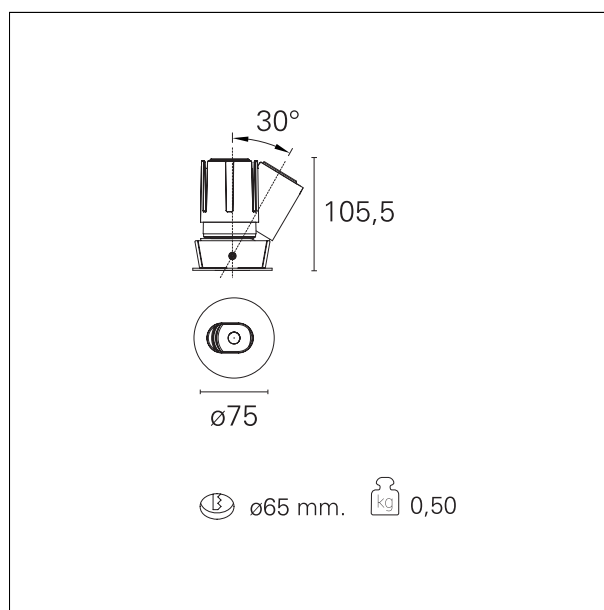

Accent Side

RTL19221 - Rounded Adjustable - 15 W - 1400 lumen / 4000 K / CRI >90

DESCRIPTION

Accent is the downlight equipped with the same LED modules of the Nemo series, it is ideal for all interior design projects where it is necessary to recreate well-defined light accents in the absence of glare. Accent has the LED source set back and completely hidden from view and with a 40 ° cut-off it offers maximum visual comfort by creating precise and well-defined uniform light accents. The Drop version is ideal for spot effects on the horizontal plane while the Side version allows you to tilt the optical module for lateral light emissions. All versions are installed in a Ø 65 mm recessed hole.

Switch

On:Off

PRODUCTS CHARACTERISTICS

installation type	trimmed recessed
material	Aluminum
Color	White
Power	15 W
Lumen output - Full emission	1486 lm
Efficacy	99 lm/W
Diameter	Ø 75 mm.
Dimensions	h 105,5 mm.

HOLE RECESS DIMENSIONS

hole recess diameter **Ø 65 mm.**

ENERGY CLASSIFICATION

This luminaire contains built-in LED lamps.

The lamps cannot be changed in the luminaire.

LED SOURCE DETAILS

led source type	CoB Led
LED brand	Bridgelux
LED current	350 mA
LED voltage	36 V
Service lifetime	L80 / B20 - 50.000 h.
Light temperature	4000 K
CRI	CRI >90
SDCM	< 3

RTL19221 - Rounded Adjustable - 15 W - 1400 lumen / 4000 K / CRI >90

PHOTOMETRIC