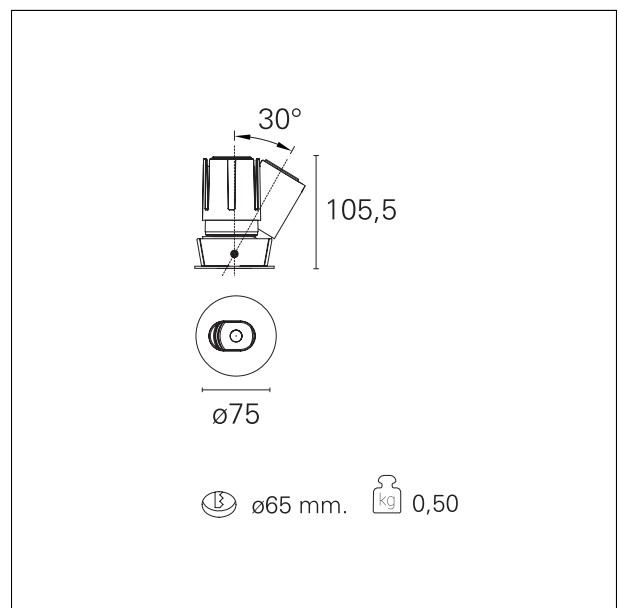

Accent Side

RTL19221PD - Rounded Adjustable - 15 W - 1400 lumen / 4000 K / CRI >90

DESCRIPTION

Accent is the downlight equipped with the same LED modules of the Nemo series, it is ideal for all interior design projects where it is necessary to recreate well-defined light accents in the absence of glare. Accent has the LED source set back and completely hidden from view and with a 40 ° cut-off it offers maximum visual comfort by creating precise and well-defined uniform light accents. The Drop version is ideal for spot effects on the horizontal plane while the Side version allows you to tilt the optical module for lateral light emissions. All versions are installed in a Ø 65 mm recessed hole.

Switch

Pan Digital

PRODUCTS CHARACTERISTICS

installation type	trimmed recessed
material	Aluminum
Color	White
Power	15 W
Lumen output - Full emission	1486 lm
Efficacy	99 lm/W
Diameter	Ø 75 mm.
Dimensions	h 105,5 mm.

HOLE RECESS DIMENSIONS

hole recess diameter **Ø 65 mm.**

ENERGY CLASSIFICATION

This luminaire contains built-in LED lamps.

LED

The lamps cannot be changed in the luminaire.

LED SOURCE DETAILS

led source type	CoB Led
LED brand	Bridgelux
LED current	350 mA
LED voltage	36 V
Service lifetime	L80 / B20 - 50.000 h.
Light temperature	4000 K
CRI	CRI >90
SDCM	< 3

Accent Side

RTL19221PD - Rounded Adjustable - 15 W - 1400 lumen / 4000 K / CRI >90

PHOTOMETRIC