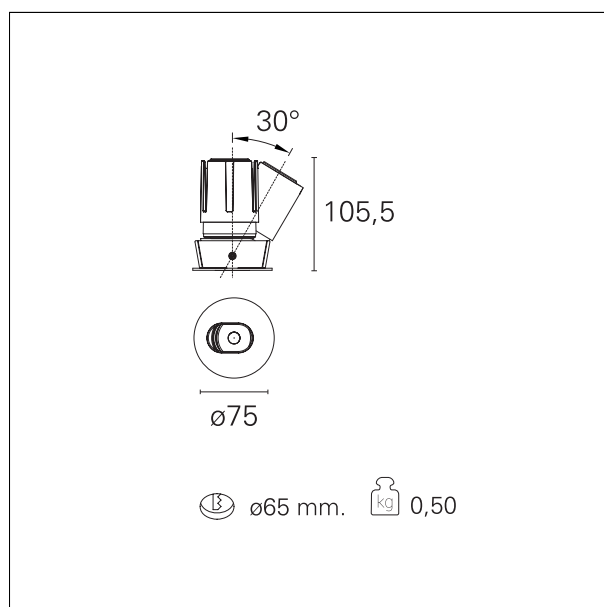

Accent Side

RTL19221DM - Rounded Adjustable - 15 W - 1400 lumen / 4000 K / CRI >90

DESCRIPTION

Accent is the downlight equipped with the same LED modules of the Nemo series, it is ideal for all interior design projects where it is necessary to recreate well-defined light accents in the absence of glare. Accent has the LED source set back and completely hidden from view and with a 40 ° cut-off it offers maximum visual comfort by creating precise and well-defined uniform light accents. The Drop version is ideal for spot effects on the horizontal plane while the Side version allows you to tilt the optical module for lateral light emissions. All versions are installed in a Ø 65 mm recessed hole.

Switch **1...10V / Push**

PRODUCTS CHARACTERISTICS

installation type	trimmed recessed
material	Aluminum
Color	White
Power	15 W
Lumen output - Full emission	1486 lm
Efficacy	99 lm/W
Diameter	Ø 75 mm.
Dimensions	h 105,5 mm.

HOLE RECESS DIMENSIONS

hole recess diameter **Ø 65 mm.**

ENERGY CLASSIFICATION

This luminaire contains built-in LED lamps.

The lamps cannot be changed in the luminaire.

LED SOURCE DETAILS

led source type	CoB Led
LED brand	Bridgelux
LED current	350 mA
LED voltage	36 V
Service lifetime	L80 / B20 - 50.000 h.
Light temperature	4000 K
CRI	CRI >90
SDCM	< 3

Accent Side

RTL19221DM - Rounded Adjustable - 15 W - 1400 lumen / 4000 K / CRI >90

PHOTOMETRIC