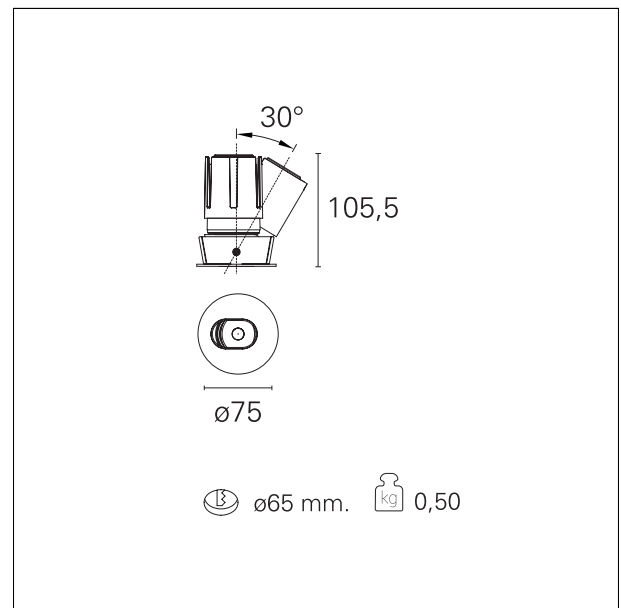

Accent Side

RTL19221DA - Rounded Adjustable - 15 W - 1400 lumen / 4000 K / CRI >90

DESCRIPTION

Accent is the downlight equipped with the same LED modules of the Nemo series, it is ideal for all interior design projects where it is necessary to recreate well-defined light accents in the absence of glare. Accent has the LED source set back and completely hidden from view and with a 40 ° cut-off it offers maximum visual comfort by creating precise and well-defined uniform light accents. The Drop version is ideal for spot effects on the horizontal plane while the Side version allows you to tilt the optical module for lateral light emissions. All versions are installed in a Ø 65 mm recessed hole.

Switch

DALI

PRODUCTS CHARACTERISTICS

installation type	trimmed recessed
material	Aluminum
Color	White
Power	15 W
Lumen output - Full emission	1486 lm
Efficacy	99 lm/W
Diameter	Ø 75 mm.
Dimensions	h 105,5 mm.

HOLE RECESS DIMENSIONS

hole recess diameter **Ø 65 mm.**

ENERGY CLASSIFICATION

This luminaire contains built-in LED lamps.

The lamps cannot be changed in the luminaire.

LED SOURCE DETAILS

led source type	CoB Led
LED brand	Bridgelux
LED current	350 mA
LED voltage	36 V
Service lifetime	L80 / B20 - 50.000 h.
Light temperature	4000 K
CRI	CRI >90
SDCM	< 3

RTL19221DA - Rounded Adjustable - 15 W - 1400 lumen / 4000 K / CRI >90

PHOTOMETRIC