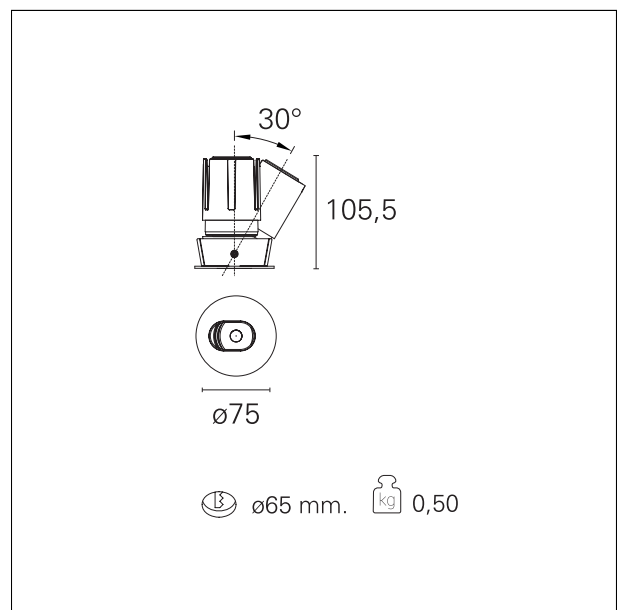

#### PRODUCTS CHARACTERISTICS

installation type	<b>trimmed recessed</b>
material	<b>Aluminum</b>
Color	<b>White</b>
Power	<b>15 W</b>
Lumen output - Full emission	<b>1486 lm</b>
Efficacy	<b>99 lm/W</b>
Diameter	<b>Ø 75 mm.</b>
Dimensions	<b>h 105,5 mm.</b>

#### HOLE RECESS DIMENSIONS

hole recess diameter **Ø 65 mm.**