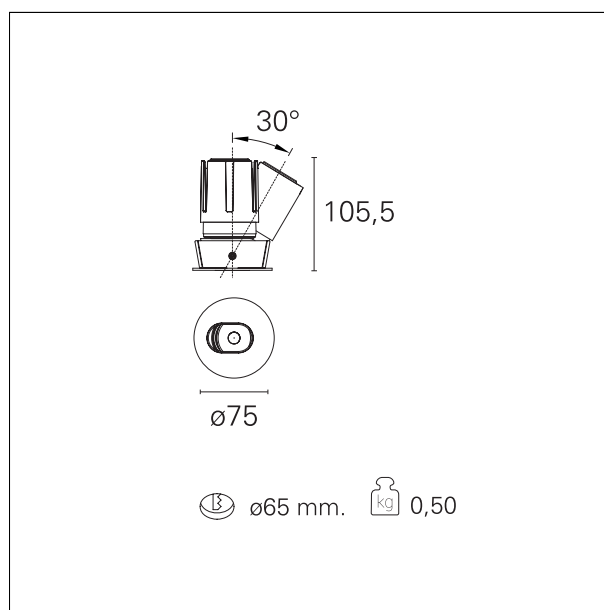

### Accent Side

**RTL19220** - Rounded Adjustable - 15 W - 1400 lumen / 3000 K / CRI >90

#### PRODUCTS CHARACTERISTICS

installation type	<b>trimmed recessed</b>
material	<b>Aluminum</b>
Color	<b>White</b>
Power	<b>15 W</b>
Lumen output - Full emission	<b>1408 lm</b>
Efficacy	<b>94 lm/W</b>
Diameter	<b>Ø 75 mm.</b>
Dimensions	<b>h 105,5 mm.</b>

#### HOLE RECESS DIMENSIONS

hole recess diameter **Ø 65 mm.**