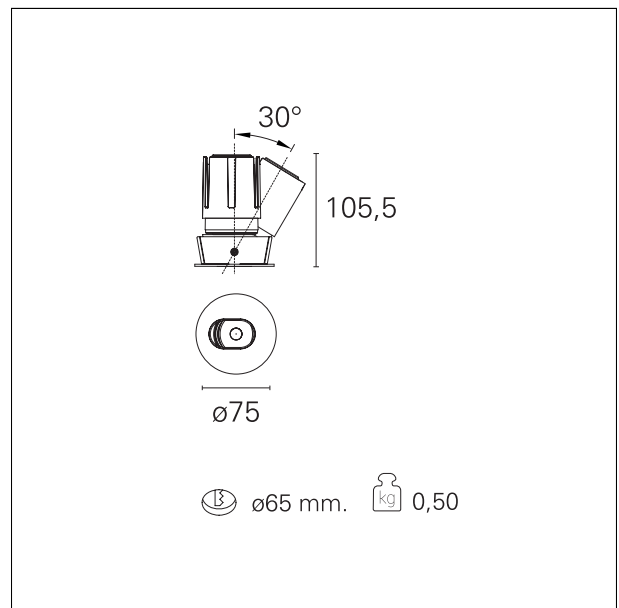

#### PRODUCTS CHARACTERISTICS

installation type	<b>trimmed recessed</b>
material	<b>Aluminum</b>
Color	<b>White</b>
Power	<b>15 W</b>
Lumen output - Full emission	<b>1408 lm</b>
Efficacy	<b>94 lm/W</b>
Diameter	<b>Ø 75 mm.</b>
Dimensions	<b>h 105,5 mm.</b>

#### HOLE RECESS DIMENSIONS

hole recess diameter **Ø 65 mm.**