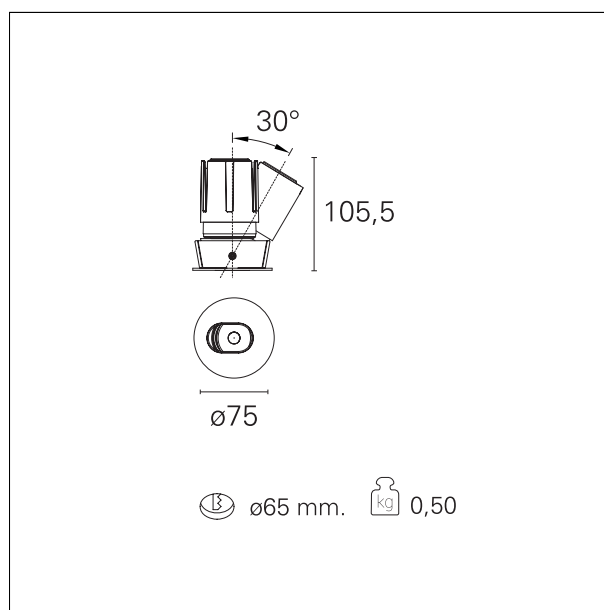

Accent Side

RTL19220CA - Rounded Adjustable - 15 W - 1400 lumen / 3000 K / CRI >90

DESCRIPTION

Accent is the downlight equipped with the same LED modules of the Nemo series, it is ideal for all interior design projects where it is necessary to recreate well-defined light accents in the absence of glare. Accent has the LED source set back and completely hidden from view and with a 40 ° cut-off it offers maximum visual comfort by creating precise and well-defined uniform light accents. The Drop version is ideal for spot effects on the horizontal plane while the Side version allows you to tilt the optical module for lateral light emissions. All versions are installed in a Ø 65 mm recessed hole.

Switch

Casambi

PRODUCTS CHARACTERISTICS

installation type	trimmed recessed
material	Aluminum
Color	White
Power	15 W
Lumen output - Full emission	1408 lm
Efficacy	94 lm/W
Diameter	Ø 75 mm.
Dimensions	h 105,5 mm.

HOLE RECESS DIMENSIONS

hole recess diameter **Ø 65 mm.**

ENERGY CLASSIFICATION

This luminaire contains built-in LED lamps.

The lamps cannot be changed in the luminaire.

LED SOURCE DETAILS

led source type	CoB Led
LED brand	Bridgelux
LED current	350 mA
LED voltage	36 V
Service lifetime	L80 / B20 - 50.000 h.
Light temperature	3000 K
CRI	CRI >90
SDCM	< 3

RTL19220CA - Rounded Adjustable - 15 W - 1400 lumen / 3000 K / CRI >90

PHOTOMETRIC