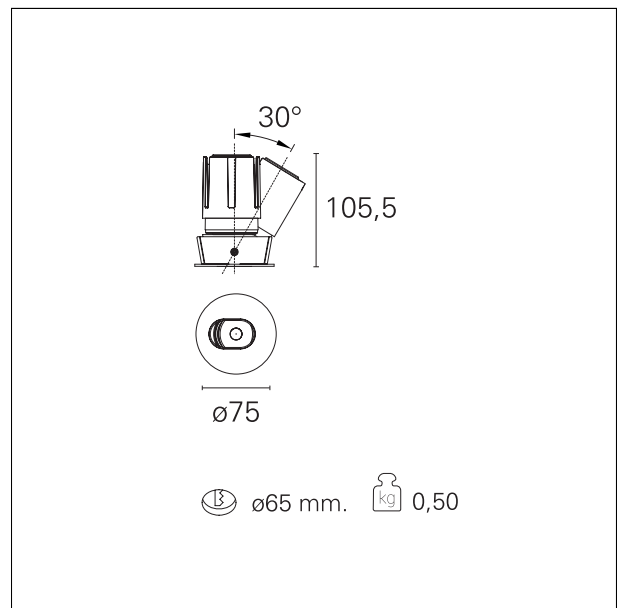

#### PRODUCTS CHARACTERISTICS

installation type	<b>trimmed recessed</b>
material	<b>Aluminum</b>
Color	<b>White</b>
Power	<b>15 W</b>
Lumen output - Full emission	<b>1359 lm</b>
Efficacy	<b>91 lm/W</b>
Diameter	<b>Ø 75 mm.</b>
Dimensions	<b>h 105,5 mm.</b>

#### HOLE RECESS DIMENSIONS

hole recess diameter **Ø 65 mm.**