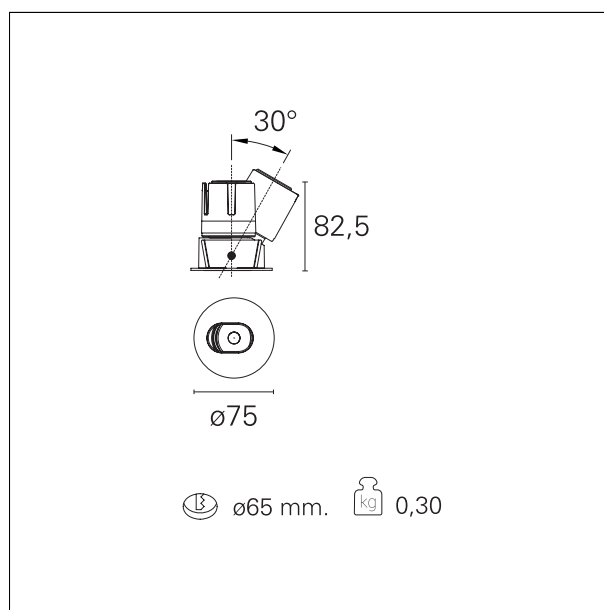

### Accent Side

**RTL19217DA** - Rounded Adjustable - 10 W - 900 lumen / 3000 K / CRI >90

#### PRODUCTS CHARACTERISTICS

installation type	<b>trimmed recessed</b>
material	<b>Aluminum</b>
Color	<b>White</b>
Power	<b>10 W</b>
Lumen output - Full emission	<b>834 lm</b>
Efficacy	<b>83 lm/W</b>
Diameter	<b>Ø 75 mm.</b>
Dimensions	<b>h 82,5 mm.</b>

#### HOLE RECESS DIMENSIONS

hole recess diameter **Ø 65 mm.**