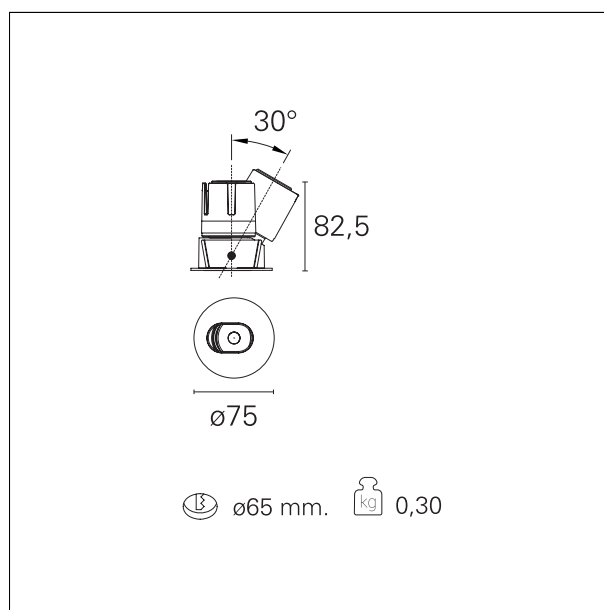

### Accent Side

**RTL19216PD** - Rounded Adjustable - 10 W - 900 lumen / 2700 K / CRI >90

#### PRODUCTS CHARACTERISTICS

installation type	<b>trimmed recessed</b>
material	<b>Aluminum</b>
Color	<b>White</b>
Power	<b>10 W</b>
Lumen output - Full emission	<b>807 lm</b>
Efficacy	<b>81 lm/W</b>
Diameter	<b>Ø 75 mm.</b>
Dimensions	<b>h 82,5 mm.</b>

#### HOLE RECESS DIMENSIONS

hole recess diameter **Ø 65 mm.**