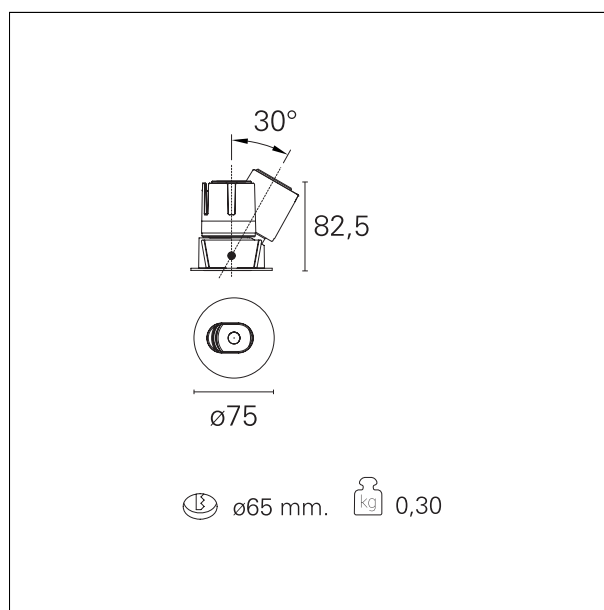

### Accent Side

**RTL19216DM** - Rounded Adjustable - 10 W - 900 lumen / 2700 K / CRI >90

#### PRODUCTS CHARACTERISTICS

installation type	<b>trimmed recessed</b>
material	<b>Aluminum</b>
Color	<b>White</b>
Power	<b>10 W</b>
Lumen output - Full emission	<b>807 lm</b>
Efficacy	<b>81 lm/W</b>
Diameter	<b>Ø 75 mm.</b>
Dimensions	<b>h 82,5 mm.</b>

#### HOLE RECESS DIMENSIONS

hole recess diameter **Ø 65 mm.**