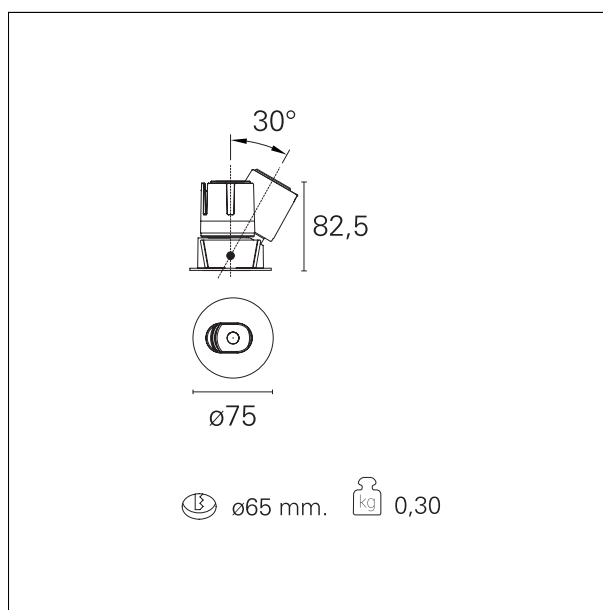

Accent Side

RTL19216CA - Rounded Adjustable - 10 W - 900 lumen / 2700 K / CRI >90

DESCRIPTION

Accent is the downlight equipped with the same LED modules of the Nemo series, it is ideal for all interior design projects where it is necessary to recreate well-defined light accents in the absence of glare. Accent has the LED source set back and completely hidden from view and with a 40 ° cut-off it offers maximum visual comfort by creating precise and well-defined uniform light accents. The Drop version is ideal for spot effects on the horizontal plane while the Side version allows you to tilt the optical module for lateral light emissions. All versions are installed in a Ø 65 mm recessed hole.

Switch

Casambi

PRODUCTS CHARACTERISTICS

installation type	trimmed recessed
material	Aluminum
Color	White
Power	10 W
Lumen output - Full emission	807 lm
Efficacy	81 lm/W
Diameter	Ø 75 mm.
Dimensions	h 82,5 mm.

HOLE RECESS DIMENSIONS

hole recess diameter **Ø 65 mm.**

ENERGY CLASSIFICATION

This luminaire contains built-in LED lamps.

The lamps cannot be changed in the luminaire.

LED SOURCE DETAILS

led source type	CoB Led
LED brand	Bridgelux
LED current	250 mA
LED voltage	36 V
Service lifetime	L80 / B20 - 50.000 h.
Light temperature	2700 K
CRI	CRI >90
SDCM	< 3

RTL19216CA - Rounded Adjustable - 10 W - 900 lumen / 2700 K / CRI >90

PHOTOMETRIC