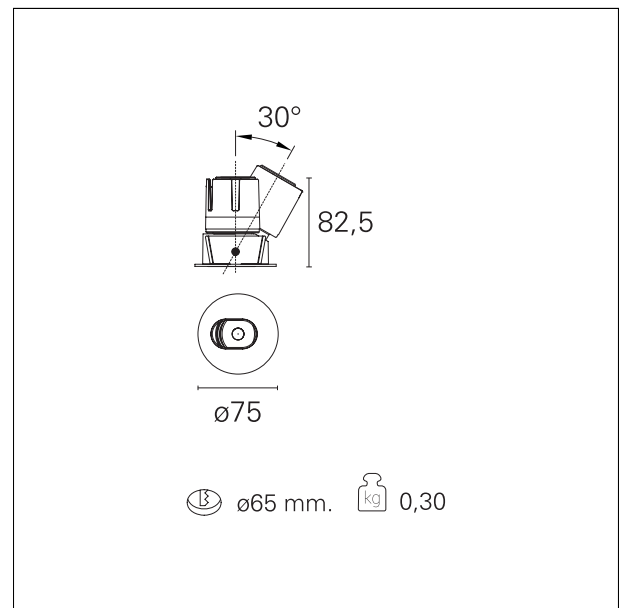

### Accent Side

**RTL19215PD** - Rounded Adjustable - 10 W - 900 lumen / 4000 K / CRI >90

#### PRODUCTS CHARACTERISTICS

installation type	<b>trimmed recessed</b>
material	<b>Aluminum</b>
Color	<b>White</b>
Power	<b>10 W</b>
Lumen output - Full emission	<b>958 lm</b>
Efficacy	<b>96 lm/W</b>
Diameter	<b>Ø 75 mm.</b>
Dimensions	<b>h 82,5 mm.</b>

#### HOLE RECESS DIMENSIONS

hole recess diameter **Ø 65 mm.**