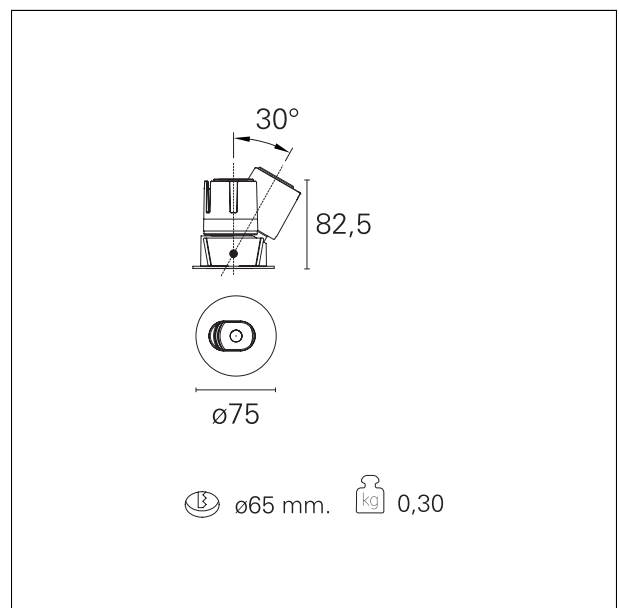

### Accent Side

**RTL19214DM** - Rounded Adjustable - 10 W - 900 lumen / 3000 K / CRI >90

#### PRODUCTS CHARACTERISTICS

installation type	<b>trimmed recessed</b>
material	<b>Aluminum</b>
Color	<b>White</b>
Power	<b>10 W</b>
Lumen output - Full emission	<b>924 lm</b>
Efficacy	<b>92 lm/W</b>
Diameter	<b>Ø 75 mm.</b>
Dimensions	<b>h 82,5 mm.</b>

#### HOLE RECESS DIMENSIONS

hole recess diameter **Ø 65 mm.**