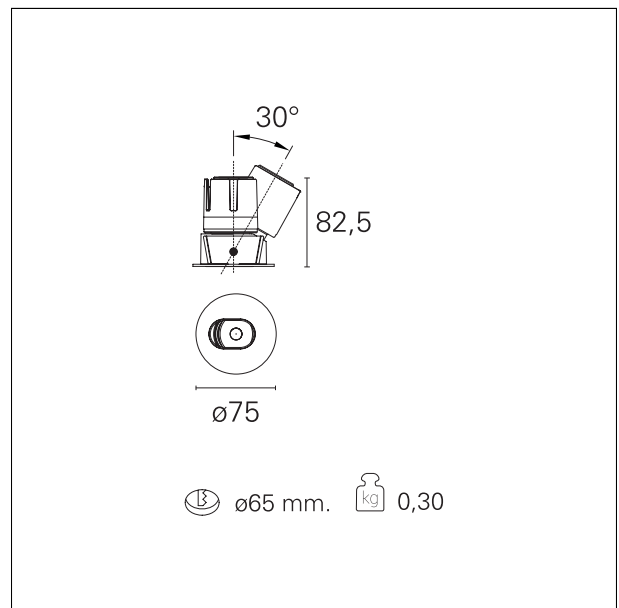

### Accent Side

**RTL19214CA** - Rounded Adjustable - 10 W - 900 lumen / 3000 K / CRI >90

#### PRODUCTS CHARACTERISTICS

installation type	<b>trimmed recessed</b>
material	<b>Aluminum</b>
Color	<b>White</b>
Power	<b>10 W</b>
Lumen output - Full emission	<b>924 lm</b>
Efficacy	<b>92 lm/W</b>
Diameter	<b>Ø 75 mm.</b>
Dimensions	<b>h 82,5 mm.</b>

#### HOLE RECESS DIMENSIONS

hole recess diameter **Ø 65 mm.**