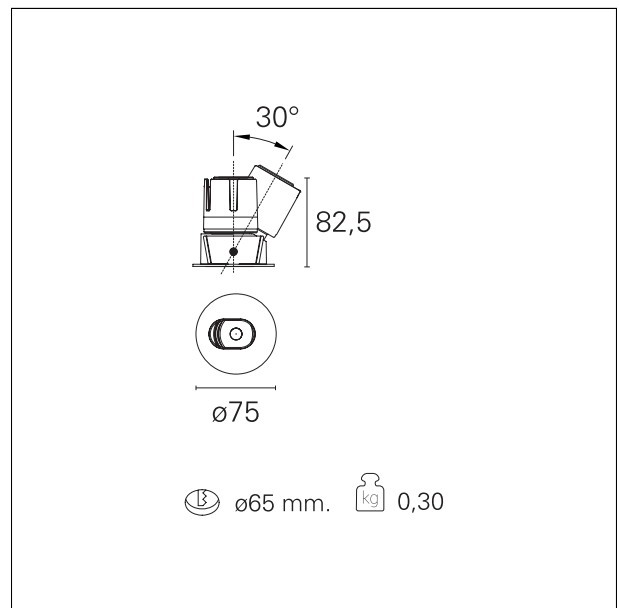

### Accent Side

**RTL19212DA** - Rounded Adjustable - 10 W - 900 lumen / 4000 K / CRI >90

#### PRODUCTS CHARACTERISTICS

installation type	<b>trimmed recessed</b>
material	<b>Aluminum</b>
Color	<b>White</b>
Power	<b>10 W</b>
Lumen output - Full emission	<b>956 lm</b>
Efficacy	<b>96 lm/W</b>
Diameter	<b>Ø 75 mm.</b>
Dimensions	<b>h 82,5 mm.</b>

#### HOLE RECESS DIMENSIONS

hole recess diameter **Ø 65 mm.**