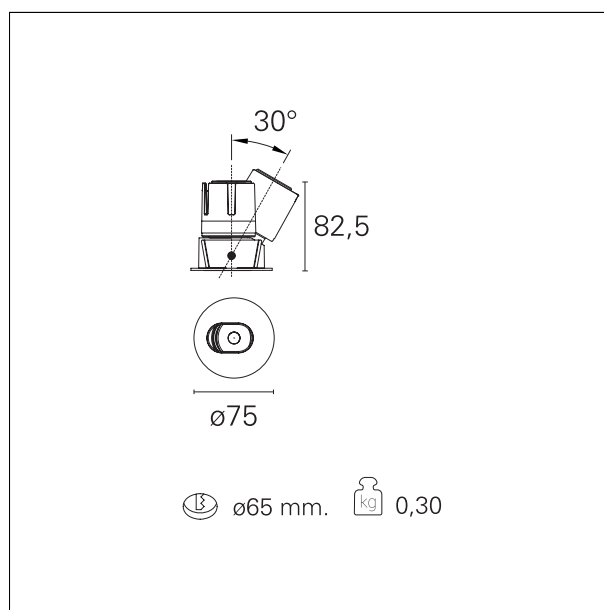

### Accent Side

**RTL19211DA** - Rounded Adjustable - 10 W - 900 lumen / 3000 K / CRI >90

#### PRODUCTS CHARACTERISTICS

installation type	<b>trimmed recessed</b>
material	<b>Aluminum</b>
Color	<b>White</b>
Power	<b>10 W</b>
Lumen output - Full emission	<b>918 lm</b>
Efficacy	<b>92 lm/W</b>
Diameter	<b>Ø 75 mm.</b>
Dimensions	<b>h 82,5 mm.</b>

#### HOLE RECESS DIMENSIONS

hole recess diameter **Ø 65 mm.**