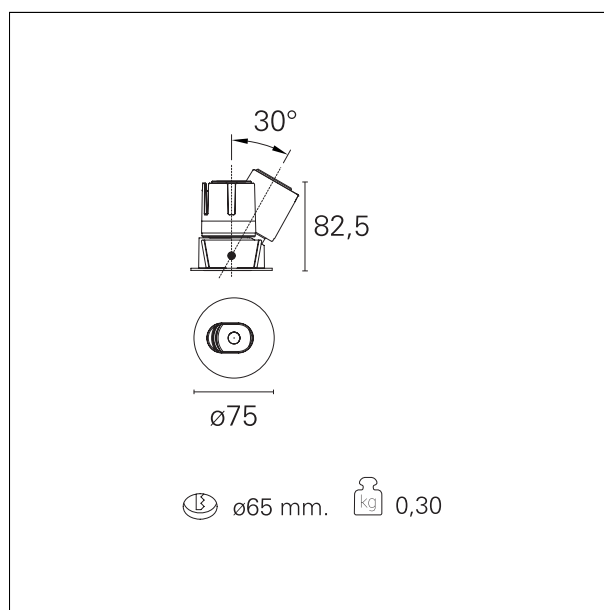

### Accent Side

**RTL19211CA** - Rounded Adjustable - 10 W - 900 lumen / 3000 K / CRI >90

#### PRODUCTS CHARACTERISTICS

installation type	<b>trimmed recessed</b>
material	<b>Aluminum</b>
Color	<b>White</b>
Power	<b>10 W</b>
Lumen output - Full emission	<b>918 lm</b>
Efficacy	<b>92 lm/W</b>
Diameter	<b>Ø 75 mm.</b>
Dimensions	<b>h 82,5 mm.</b>

#### HOLE RECESS DIMENSIONS

hole recess diameter **Ø 65 mm.**