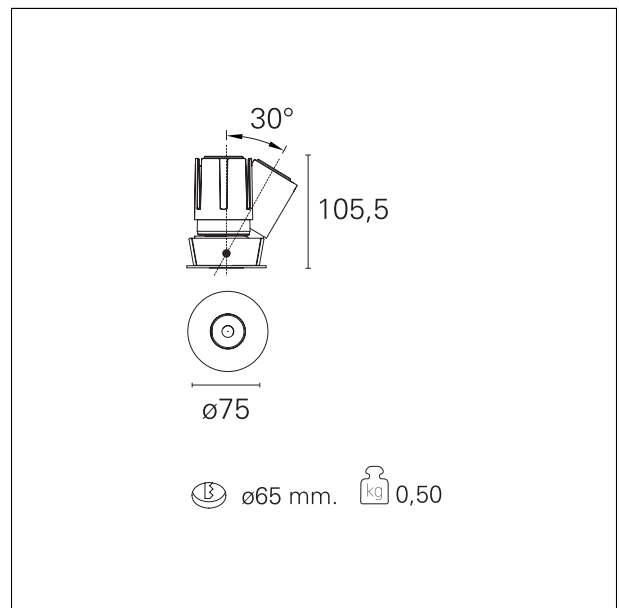

#### PRODUCTS CHARACTERISTICS

installation type	<b>trimmed recessed</b>
material	<b>Aluminum</b>
Color	<b>White</b>
Power	<b>15 W</b>
Lumen output - Full emission	<b>1350 lm</b>
Efficacy	<b>90 lm/W</b>
Diameter	<b>Ø 75 mm.</b>
Dimensions	<b>h 105,5 mm.</b>

#### HOLE RECESS DIMENSIONS

hole recess diameter **Ø 65 mm.**