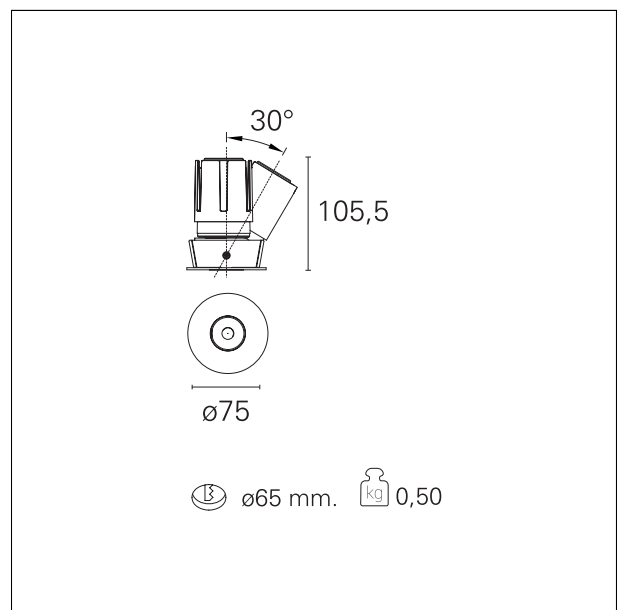

### Accent Drop

**RTL19126DA** - Rounded Adjustable - 15 W - 1400 lumen / 3000 K / CRI >90

#### PRODUCTS CHARACTERISTICS

installation type	<b>trimmed recessed</b>
material	<b>Aluminum</b>
Color	<b>White</b>
Power	<b>15 W</b>
Lumen output - Full emission	<b>1278 lm</b>
Efficacy	<b>85 lm/W</b>
Diameter	<b>Ø 75 mm.</b>
Dimensions	<b>h 105,5 mm.</b>

#### HOLE RECESS DIMENSIONS

hole recess diameter **Ø 65 mm.**