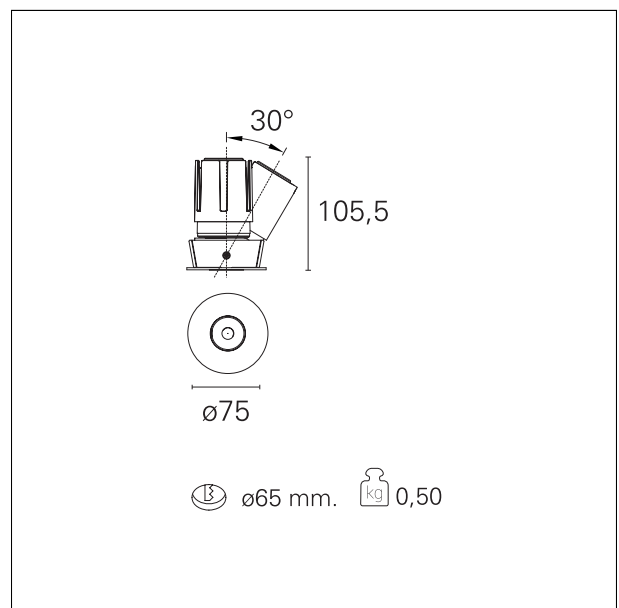

Accent Drop

RTL19126CA - Rounded Adjustable - 15 W - 1400 lumen / 3000 K / CRI >90

DESCRIPTION

Accent is the downlight equipped with the same LED modules of the Nemo series, it is ideal for all interior design projects where it is necessary to recreate well-defined light accents in the absence of glare. Accent has the LED source set back and completely hidden from view and with a 40 ° cut-off it offers maximum visual comfort by creating precise and well-defined uniform light accents. The Drop version is ideal for spot effects on the horizontal plane while the Side version allows you to tilt the optical module for lateral light emissions. All versions are installed in a Ø 65 mm recessed hole.

Switch

Casambi

PRODUCTS CHARACTERISTICS

installation type	trimmed recessed
material	Aluminum
Color	White
Power	15 W
Lumen output - Full emission	1278 lm
Efficacy	85 lm/W
Diameter	Ø 75 mm.
Dimensions	h 105,5 mm.

HOLE RECESS DIMENSIONS

hole recess diameter **Ø 65 mm.**

ENERGY CLASSIFICATION

This luminaire contains built-in LED lamps.

The lamps cannot be changed in the luminaire.

LED SOURCE DETAILS

led source type	CoB Led
LED brand	Bridgelux
LED current	350 mA
LED voltage	36 V
Service lifetime	L80 / B20 - 50.000 h.
Light temperature	3000 K
CRI	CRI >90
SDCM	< 3

RTL19126CA - Rounded Adjustable - 15 W - 1400 lumen / 3000 K / CRI >90

PHOTOMETRIC