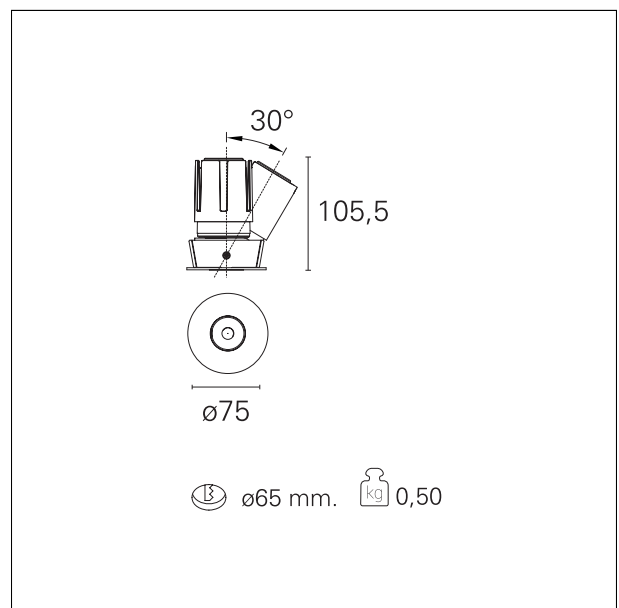

#### PRODUCTS CHARACTERISTICS

installation type	<b>trimmed recessed</b>
material	<b>Aluminum</b>
Color	<b>White</b>
Power	<b>15 W</b>
Lumen output - Full emission	<b>1234 lm</b>
Efficacy	<b>82 lm/W</b>
Diameter	<b>Ø 75 mm.</b>
Dimensions	<b>h 105,5 mm.</b>

#### HOLE RECESS DIMENSIONS

hole recess diameter **Ø 65 mm.**