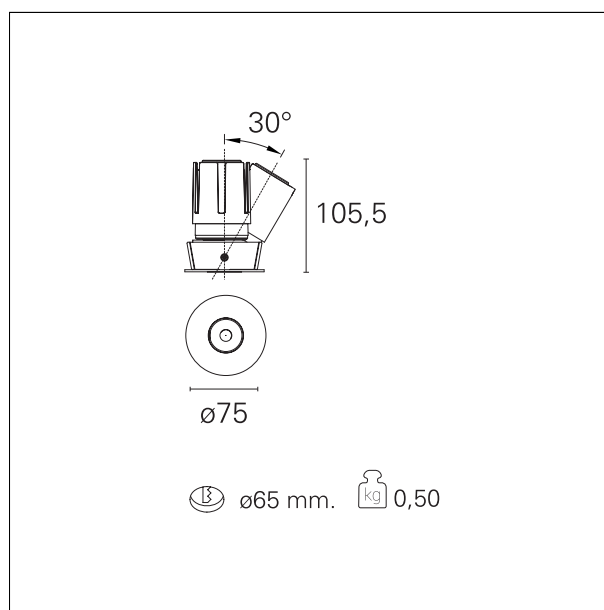

#### PRODUCTS CHARACTERISTICS

installation type	<b>trimmed recessed</b>
material	<b>Aluminum</b>
Color	<b>White</b>
Power	<b>15 W</b>
Lumen output - Full emission	<b>1234 lm</b>
Efficacy	<b>82 lm/W</b>
Diameter	<b>Ø 75 mm.</b>
Dimensions	<b>h 105,5 mm.</b>

#### HOLE RECESS DIMENSIONS

hole recess diameter **Ø 65 mm.**