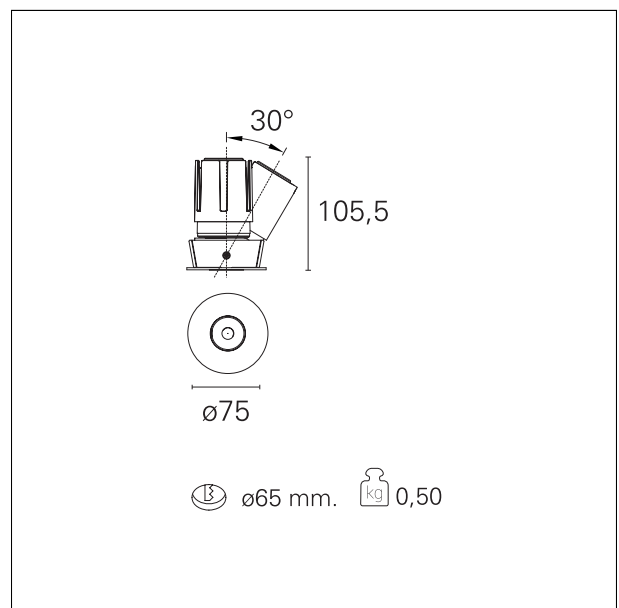

Accent Drop

RTL19125CA - Rounded Adjustable - 15 W - 1400 lumen / 2700 K / CRI >90

DESCRIPTION

Accent is the downlight equipped with the same LED modules of the Nemo series, it is ideal for all interior design projects where it is necessary to recreate well-defined light accents in the absence of glare. Accent has the LED source set back and completely hidden from view and with a 40 ° cut-off it offers maximum visual comfort by creating precise and well-defined uniform light accents. The Drop version is ideal for spot effects on the horizontal plane while the Side version allows you to tilt the optical module for lateral light emissions. All versions are installed in a Ø 65 mm recessed hole.

Switch

Casambi

PRODUCTS CHARACTERISTICS

installation type	trimmed recessed
material	Aluminum
Color	White
Power	15 W
Lumen output - Full emission	1234 lm
Efficacy	82 lm/W
Diameter	Ø 75 mm.
Dimensions	h 105,5 mm.

HOLE RECESS DIMENSIONS

hole recess diameter **Ø 65 mm.**

ENERGY CLASSIFICATION

This luminaire contains built-in LED lamps.

The lamps cannot be changed in the luminaire.

LED SOURCE DETAILS

led source type	CoB Led
LED brand	Bridgelux
LED current	350 mA
LED voltage	36 V
Service lifetime	L80 / B20 - 50.000 h.
Light temperature	2700 K
CRI	CRI >90
SDCM	< 3

RTL19125CA - Rounded Adjustable - 15 W - 1400 lumen / 2700 K / CRI >90

PHOTOMETRIC