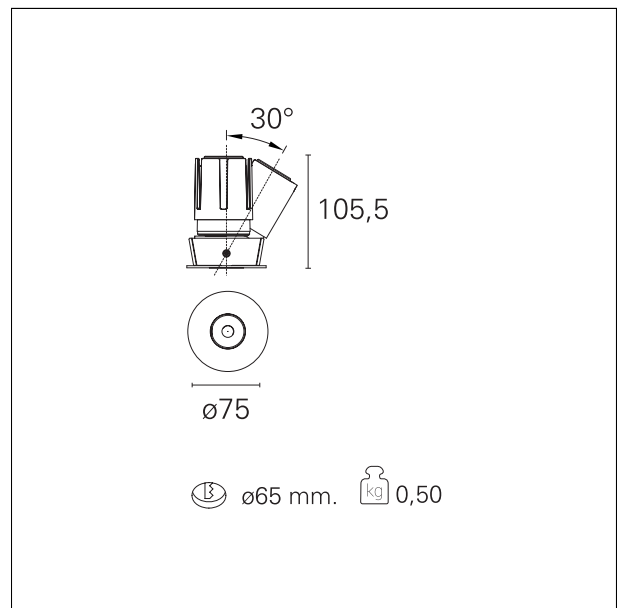

#### PRODUCTS CHARACTERISTICS

|                              |                         |
|------------------------------|-------------------------|
| installation type            | <b>trimmed recessed</b> |
| material                     | <b>Aluminum</b>         |
| Color                        | <b>White</b>            |
| Power                        | <b>15 W</b>             |
| Lumen output - Full emission | <b>1494 lm</b>          |
| Efficacy                     | <b>100 lm/W</b>         |
| Diameter                     | <b>Ø 75 mm.</b>         |
| Dimensions                   | <b>h 105,5 mm.</b>      |

#### HOLE RECESS DIMENSIONS

hole recess diameter **Ø 65 mm.**