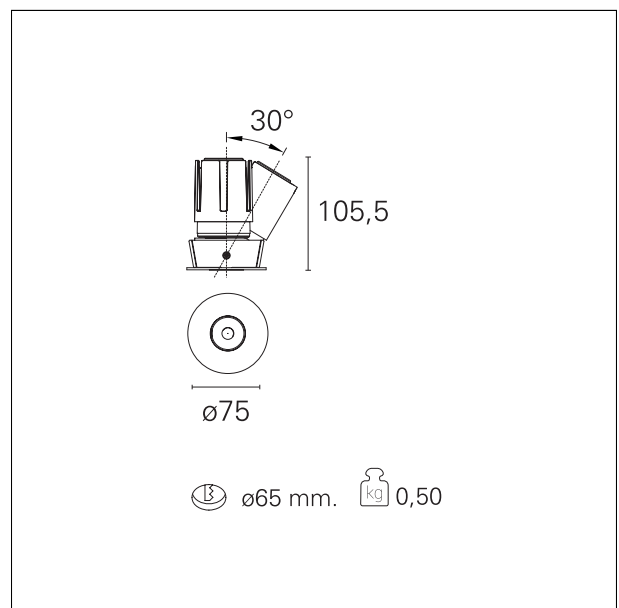

#### PRODUCTS CHARACTERISTICS

installation type	<b>trimmed recessed</b>
material	<b>Aluminum</b>
Color	<b>White</b>
Power	<b>15 W</b>
Lumen output - Full emission	<b>1494 lm</b>
Efficacy	<b>100 lm/W</b>
Diameter	<b>Ø 75 mm.</b>
Dimensions	<b>h 105,5 mm.</b>

#### HOLE RECESS DIMENSIONS

hole recess diameter **Ø 65 mm.**