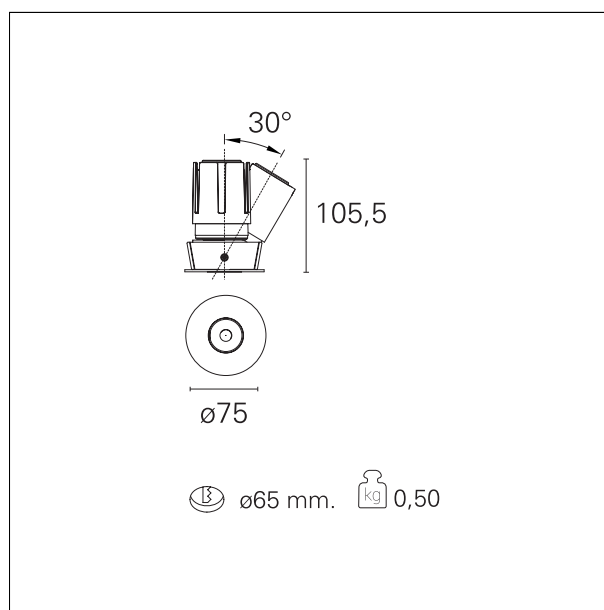

Accent Drop

RTL19124CA - Rounded Adjustable - 15 W - 1400 lumen / 4000 K / CRI >90

DESCRIPTION

Accent is the downlight equipped with the same LED modules of the Nemo series, it is ideal for all interior design projects where it is necessary to recreate well-defined light accents in the absence of glare. Accent has the LED source set back and completely hidden from view and with a 40 ° cut-off it offers maximum visual comfort by creating precise and well-defined uniform light accents. The Drop version is ideal for spot effects on the horizontal plane while the Side version allows you to tilt the optical module for lateral light emissions. All versions are installed in a Ø 65 mm recessed hole.

Switch

Casambi

PRODUCTS CHARACTERISTICS

installation type	trimmed recessed
material	Aluminum
Color	White
Power	15 W
Lumen output - Full emission	1494 lm
Efficacy	100 lm/W
Diameter	Ø 75 mm.
Dimensions	h 105,5 mm.

HOLE RECESS DIMENSIONS

hole recess diameter **Ø 65 mm.**

ENERGY CLASSIFICATION

This luminaire contains built-in LED lamps.

The lamps cannot be changed in the luminaire.

LED SOURCE DETAILS

led source type	CoB Led
LED brand	Bridgelux
LED current	350 mA
LED voltage	36 V
Service lifetime	L80 / B20 - 50.000 h.
Light temperature	4000 K
CRI	CRI >90
SDCM	< 3

RTL19124CA - Rounded Adjustable - 15 W - 1400 lumen / 4000 K / CRI >90

PHOTOMETRIC