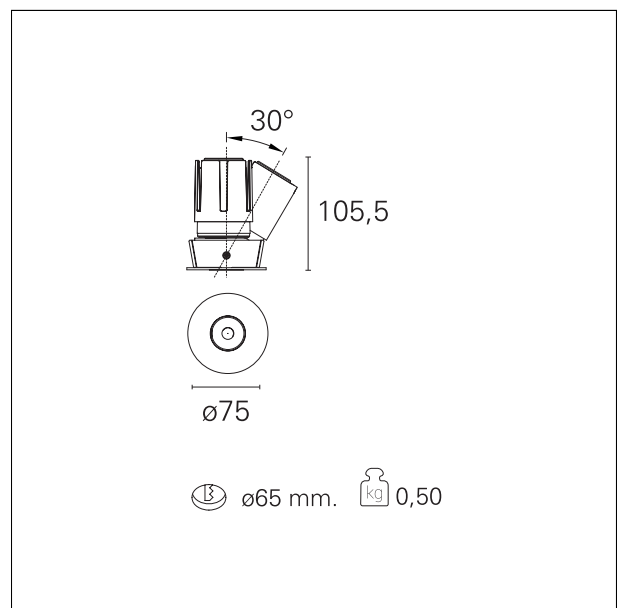

#### PRODUCTS CHARACTERISTICS

installation type	<b>trimmed recessed</b>
material	<b>Aluminum</b>
Color	<b>White</b>
Power	<b>15 W</b>
Lumen output - Full emission	<b>1412 lm</b>
Efficacy	<b>94 lm/W</b>
Diameter	<b>Ø 75 mm.</b>
Dimensions	<b>h 105,5 mm.</b>

#### HOLE RECESS DIMENSIONS

hole recess diameter **Ø 65 mm.**