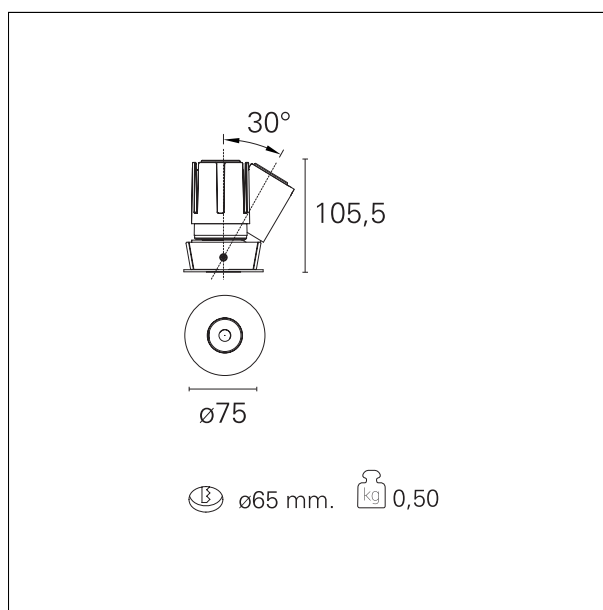

Accent Drop

RTL19123CA - Rounded Adjustable - 15 W - 1400 lumen / 3000 K / CRI >90

DESCRIPTION

Accent is the downlight equipped with the same LED modules of the Nemo series, it is ideal for all interior design projects where it is necessary to recreate well-defined light accents in the absence of glare. Accent has the LED source set back and completely hidden from view and with a 40 ° cut-off it offers maximum visual comfort by creating precise and well-defined uniform light accents. The Drop version is ideal for spot effects on the horizontal plane while the Side version allows you to tilt the optical module for lateral light emissions. All versions are installed in a Ø 65 mm recessed hole.

Switch

Casambi

PRODUCTS CHARACTERISTICS

installation type	trimmed recessed
material	Aluminum
Color	White
Power	15 W
Lumen output - Full emission	1412 lm
Efficacy	94 lm/W
Diameter	Ø 75 mm.
Dimensions	h 105,5 mm.

HOLE RECESS DIMENSIONS

hole recess diameter **Ø 65 mm.**

ENERGY CLASSIFICATION

This luminaire contains built-in LED lamps.

The lamps cannot be changed in the luminaire.

LED SOURCE DETAILS

led source type	CoB Led
LED brand	Bridgelux
LED current	350 mA
LED voltage	36 V
Service lifetime	L80 / B20 - 50.000 h.
Light temperature	3000 K
CRI	CRI >90
SDCM	< 3

RTL19123CA - Rounded Adjustable - 15 W - 1400 lumen / 3000 K / CRI >90

PHOTOMETRIC