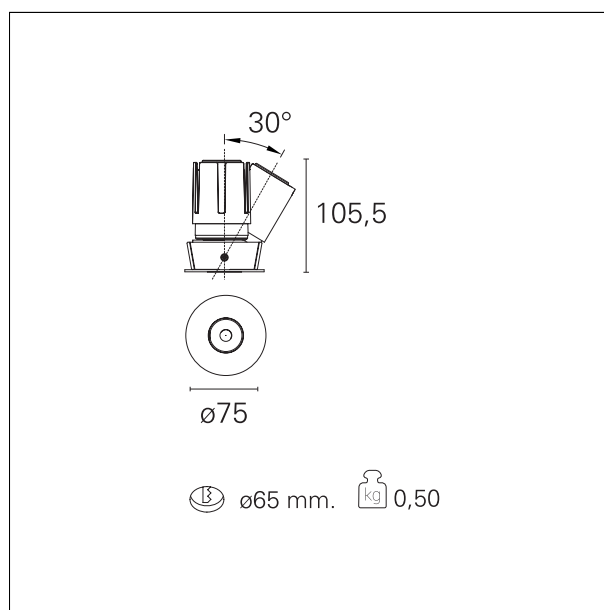

#### PRODUCTS CHARACTERISTICS

installation type	<b>trimmed recessed</b>
material	<b>Aluminum</b>
Color	<b>White</b>
Power	<b>15 W</b>
Lumen output - Full emission	<b>1363 lm</b>
Efficacy	<b>91 lm/W</b>
Diameter	<b>Ø 75 mm.</b>
Dimensions	<b>h 105,5 mm.</b>

#### HOLE RECESS DIMENSIONS

hole recess diameter **Ø 65 mm.**