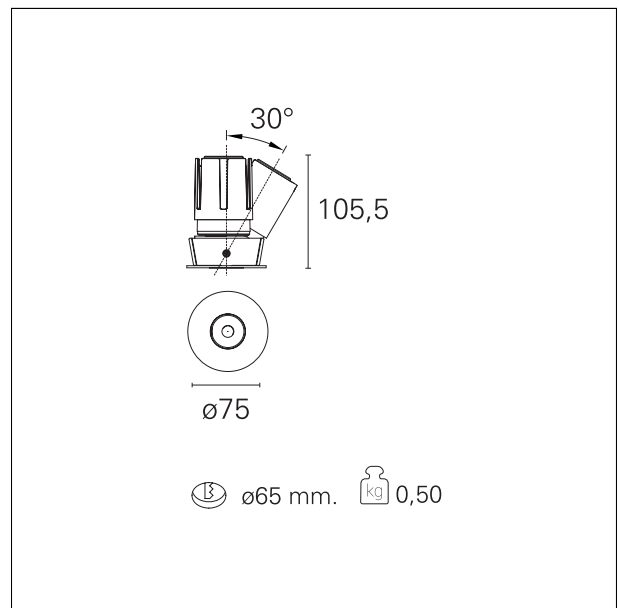

Accent Drop

RTL19122CA - Rounded Adjustable - 15 W - 1400 lumen / 2700 K / CRI >90

DESCRIPTION

Accent is the downlight equipped with the same LED modules of the Nemo series, it is ideal for all interior design projects where it is necessary to recreate well-defined light accents in the absence of glare. Accent has the LED source set back and completely hidden from view and with a 40 ° cut-off it offers maximum visual comfort by creating precise and well-defined uniform light accents. The Drop version is ideal for spot effects on the horizontal plane while the Side version allows you to tilt the optical module for lateral light emissions. All versions are installed in a Ø 65 mm recessed hole.

Switch

Casambi

PRODUCTS CHARACTERISTICS

installation type	trimmed recessed
material	Aluminum
Color	White
Power	15 W
Lumen output - Full emission	1363 lm
Efficacy	91 lm/W
Diameter	Ø 75 mm.
Dimensions	h 105,5 mm.

HOLE RECESS DIMENSIONS

hole recess diameter **Ø 65 mm.**

ENERGY CLASSIFICATION

This luminaire contains built-in LED lamps.

The lamps cannot be changed in the luminaire.

LED SOURCE DETAILS

led source type	CoB Led
LED brand	Bridgelux
LED current	350 mA
LED voltage	36 V
Service lifetime	L80 / B20 - 50.000 h.
Light temperature	2700 K
CRI	CRI >90
SDCM	< 3

RTL19122CA - Rounded Adjustable - 15 W - 1400 lumen / 2700 K / CRI >90

PHOTOMETRIC