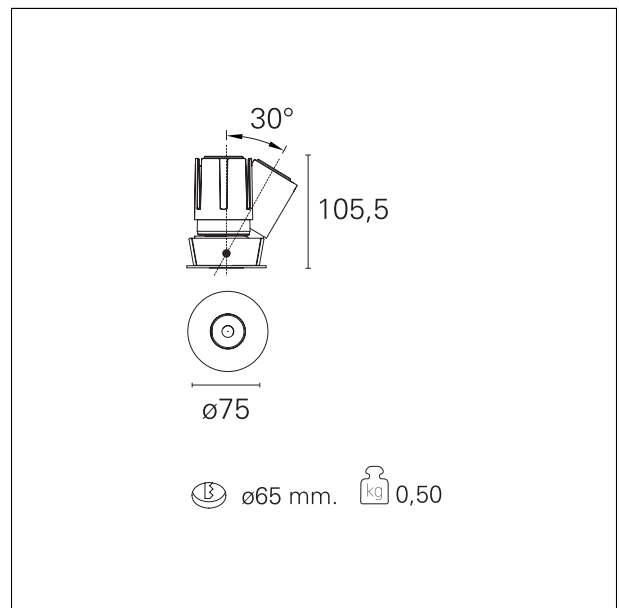

#### PRODUCTS CHARACTERISTICS

installation type	<b>trimmed recessed</b>
material	<b>Aluminum</b>
Color	<b>White</b>
Power	<b>15 W</b>
Lumen output - Full emission	<b>1486 lm</b>
Efficacy	<b>99 lm/W</b>
Diameter	<b>Ø 75 mm.</b>
Dimensions	<b>h 105,5 mm.</b>

#### HOLE RECESS DIMENSIONS

hole recess diameter **Ø 65 mm.**