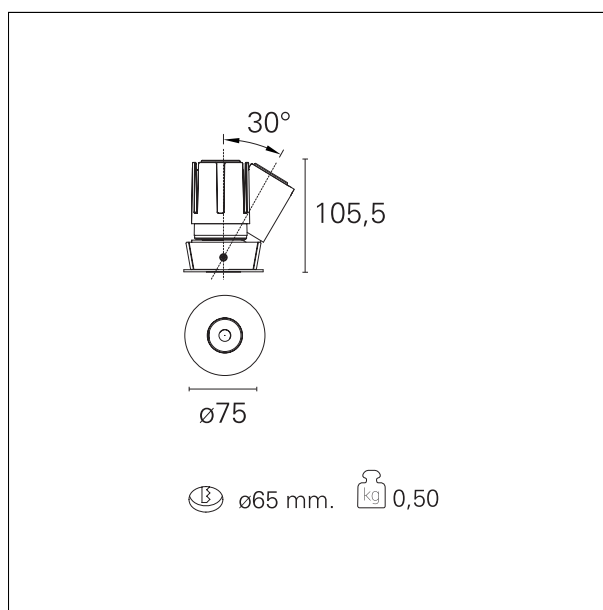

#### PRODUCTS CHARACTERISTICS

installation type	<b>trimmed recessed</b>
material	<b>Aluminum</b>
Color	<b>White</b>
Power	<b>15 W</b>
Lumen output - Full emission	<b>1408 lm</b>
Efficacy	<b>94 lm/W</b>
Diameter	<b>Ø 75 mm.</b>
Dimensions	<b>h 105,5 mm.</b>

#### HOLE RECESS DIMENSIONS

hole recess diameter **Ø 65 mm.**