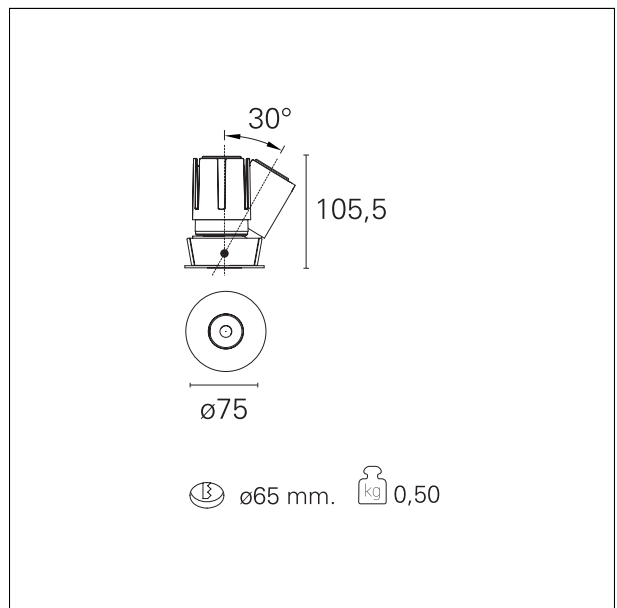

#### PRODUCTS CHARACTERISTICS

installation type	<b>trimmed recessed</b>
material	<b>Aluminum</b>
Color	<b>White</b>
Power	<b>15 W</b>
Lumen output - Full emission	<b>1359 lm</b>
Efficacy	<b>91 lm/W</b>
Diameter	<b>Ø 75 mm.</b>
Dimensions	<b>h 105,5 mm.</b>

#### HOLE RECESS DIMENSIONS

hole recess diameter **Ø 65 mm.**