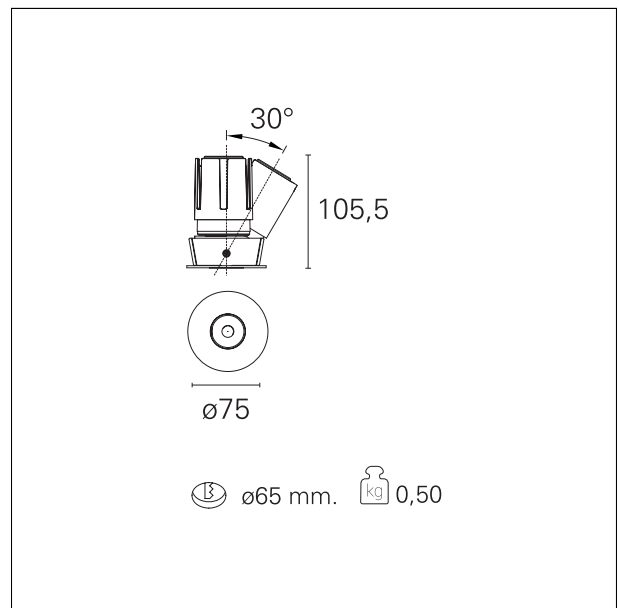

#### PRODUCTS CHARACTERISTICS

installation type	<b>trimmed recessed</b>
material	<b>Aluminum</b>
Color	<b>White</b>
Power	<b>15 W</b>
Lumen output - Full emission	<b>1359 lm</b>
Efficacy	<b>91 lm/W</b>
Diameter	<b>Ø 75 mm.</b>
Dimensions	<b>h 105,5 mm.</b>

#### HOLE RECESS DIMENSIONS

hole recess diameter **Ø 65 mm.**