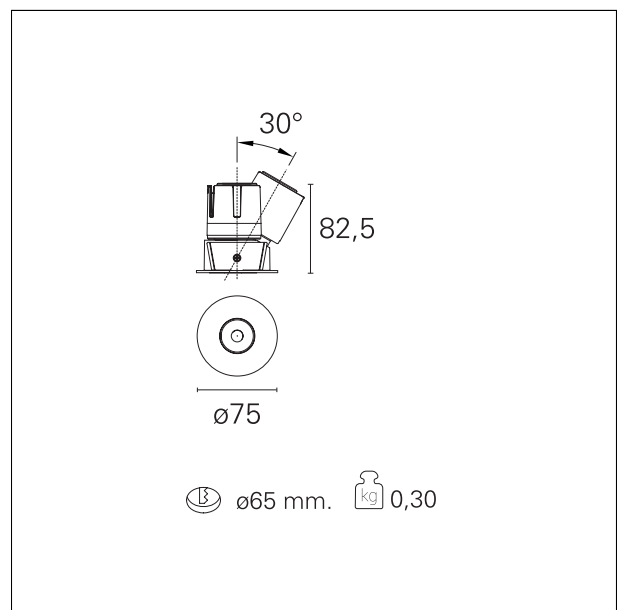

### Accent Drop

**RTL19118PD** - Rounded Adjustable - 10 W - 900 lumen / 4000 K / CRI >90

#### PRODUCTS CHARACTERISTICS

installation type	<b>trimmed recessed</b>
material	<b>Aluminum</b>
Color	<b>White</b>
Power	<b>10 W</b>
Lumen output - Full emission	<b>872 lm</b>
Efficacy	<b>87 lm/W</b>
Diameter	<b>Ø 75 mm.</b>
Dimensions	<b>h 82,5 mm.</b>

#### HOLE RECESS DIMENSIONS

hole recess diameter **Ø 65 mm.**