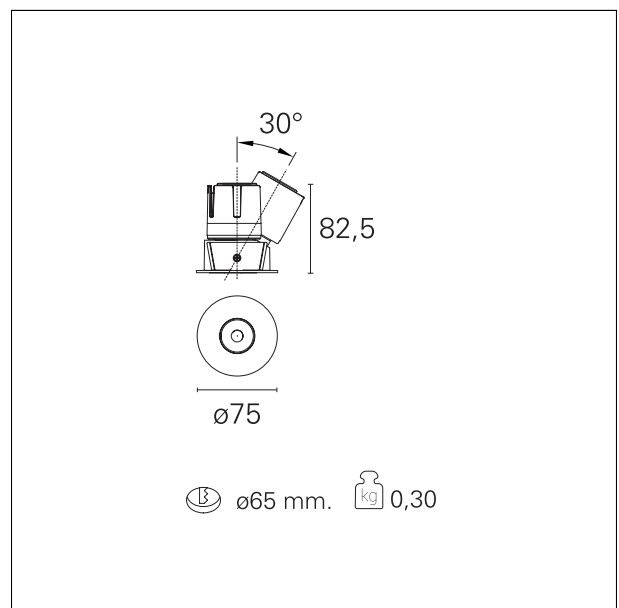

### Accent Drop

**RTL19116CA** - Rounded Adjustable - 10 W - 900 lumen / 2700 K / CRI >90

#### PRODUCTS CHARACTERISTICS

installation type	<b>trimmed recessed</b>
material	<b>Aluminum</b>
Color	<b>White</b>
Power	<b>10 W</b>
Lumen output - Full emission	<b>807 lm</b>
Efficacy	<b>81 lm/W</b>
Diameter	<b>Ø 75 mm.</b>
Dimensions	<b>h 82,5 mm.</b>

#### HOLE RECESS DIMENSIONS

hole recess diameter **Ø 65 mm.**