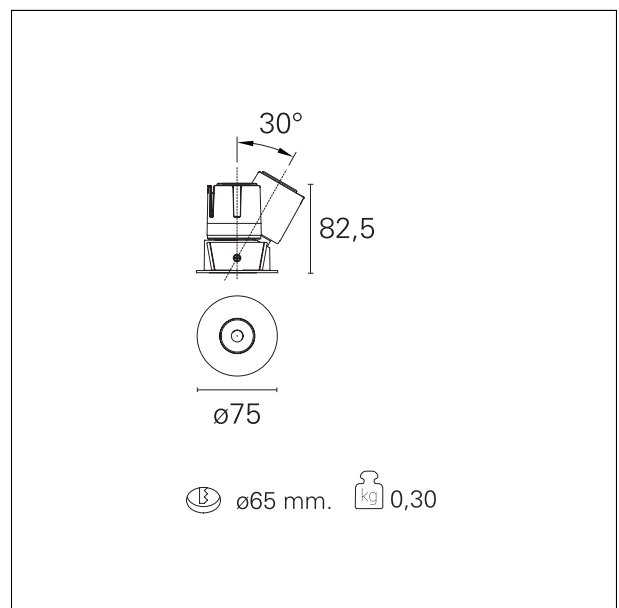

### Accent Drop

**RTL19114DM** - Rounded Adjustable - 10 W - 900 lumen / 3000 K / CRI >90

#### PRODUCTS CHARACTERISTICS

installation type	<b>trimmed recessed</b>
material	<b>Aluminum</b>
Color	<b>White</b>
Power	<b>10 W</b>
Lumen output - Full emission	<b>924 lm</b>
Efficacy	<b>92 lm/W</b>
Diameter	<b>Ø 75 mm.</b>
Dimensions	<b>h 82,5 mm.</b>

#### HOLE RECESS DIMENSIONS

hole recess diameter **Ø 65 mm.**